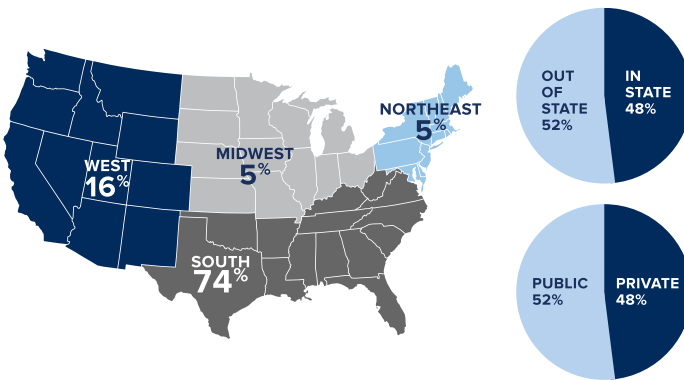

AP SCHOLAR DATA

	2023	2022
AP Scholar	7	10
AP Scholar with Honor	7	6
AP Scholar with Distinction	4	6

AP SUMMARY

	2023	2022
Total # of Students	69	64
Total # of Exams	97	99
Total # of Students ≥ 3	59	60
% of Students ≥ 3	85.5	93.8

CLASS OF 2023 ENROLLMENT HIGHLIGHTS

100% of the Class of 2023 were admitted to a four-year-college.

The Class of 2023 was offered merit scholarships in excess of **\$5.5M**.

COLLEGE ACCEPTANCES & MATRICULATIONS (2019-2023)